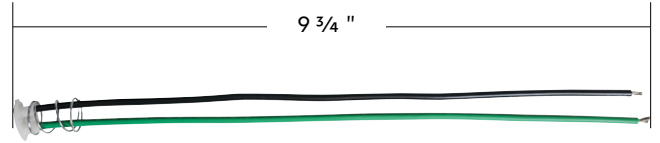

UP Item #34202P

NEW
PACKAGING

NEW **50** PIECES
AVAILABLE

Double Contact Pigtail

- 2-wire double contact pigtail
- 16 gauge insulated wires
- Outer socket housing not included
- Available in retail packaging and as 50 pieces per bag

34202P	Double Contact Pigtail (Card)	1 Pc. / Card
34202P50	Double Contact Pigtail (50 Pcs)	50 Pcs. / Pack