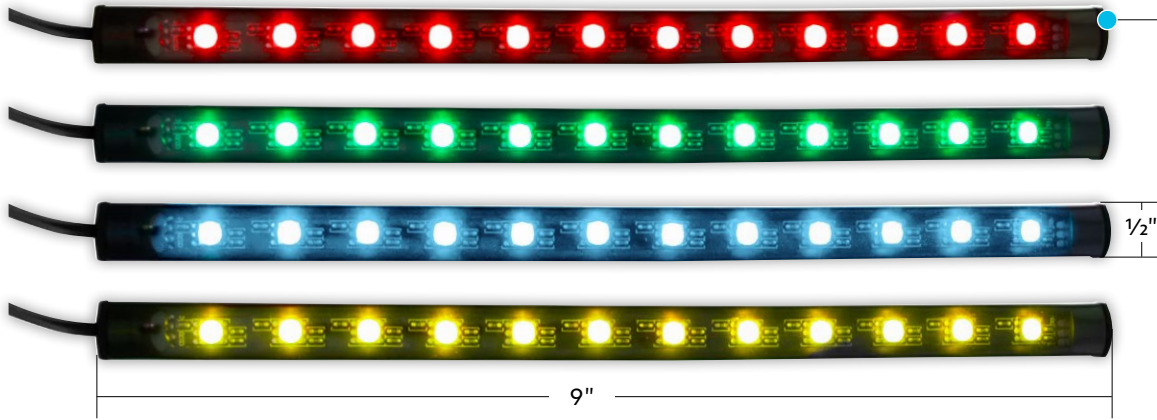

10369B 33mm Thread On Extension 1 Pc. / Each

LED Multi-Color RGB Interior Light Bar

- 48 bright color changing LEDs with 480 lumen output
- App control with millions of colors to dim, strobe and synchronize to the beat of music from your smart phone device
- Pre-applied double sided tape on back for easy installation

- 12V DC socket dual USB charger, power cable, and remote control included
- Not intended for exterior application, for interior use only
- For show use only, do not use on-road

36105 LED Multi-Color RGB Interior Light Bar 1 Set / Cbox

48LEDs

Pre-applied double sided tape

USB-A Charger Included

5/16" Speed Nut

- Speed nut for 5/16" diameter studs

HW-246 5/16" Speed Nut 1 Pc. / Each

United Pacific Peterbilt 386 Modular Headlight Display

- Steel display base with black powder coated finish
- Includes United Pacific high power LED headlight with LED DRL & LED sequential turn signal for Peterbilt 386 trucks: UP Item #35841
- Includes 12V power supply unit & wall plug
- Completely assembled and wired
- Display approximate size: 27" L X 15-1/2" W X 17" H

99212 Modular Headlight Display 1 Pc. / Box

United Pacific Peterbilt 389 Modular Headlight Display

- Steel display base with black powder coated finish
- Includes United Pacific high power LED headlight with LED turn & LED halo for Peterbilt 389 trucks: UP Item #35784
- Includes 12V power supply unit & wall plug
- Completely assembled and wired
- Display approximate size: 27" L X 15-1/2" W X 17" H