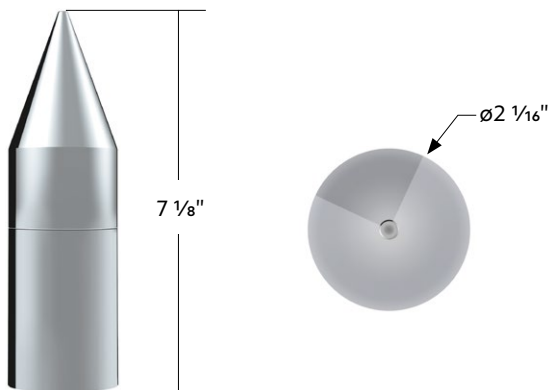

33mm X 7-1/8" Chrome Plastic Tall Spike Nut Cover - Thread-On (Bulk)

- Beautiful chrome plated finish with triple chrome plating process
- Quality injection molded plastic for durability
- 7-1/8" total height spike style nut cover, 4-1/8" nut cover (UP #10007B) + 3" extension (UP #10369B)
- Fits over standard 33mm lug nuts on hub piloted wheels
- Designed to cover up and hide the lug nut flange washer
- A minimum of 3 threads extending through the top of each lug nut is required for proper thread engagement of nut covers

10372B 33mm X 7-1/8" Chrome Spike Nut Cover 1 Pc. / Each