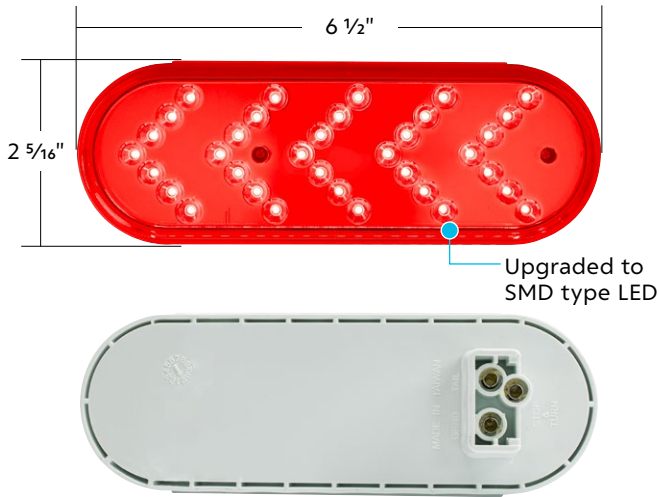

NEW & IMPROVED!

35 LEDs

35 LED 6" Reflector Oval Sequential Turn Signal Light

- 35 SMD type LED oval sequential auxiliary signal light with reflector
- Red LED with red lens
- Electronics completely sealed in epoxy to resist corrosion and moisture
- Recommended plug: UP Item #34212/34216

39476 Red LED / Red Lens 1 Pc. / Card