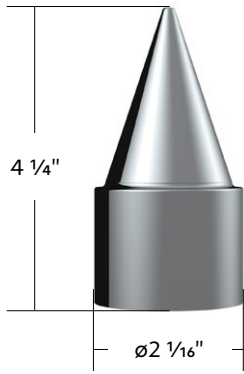

NEW
PACKAGING

NEW 10 PIECES

1-1/2" X 4-1/4" Chrome Plastic Stiletto Nut Covers - Push-On (10-Pack)

- Beautiful high quality chrome plated finish with triple chrome plating process
- Fits 1-1/2" lug nuts on hub piloted wheels
- Convenience pack, includes 10 nut covers to dress up one wheel

10779 Stiletto Nut Covers - Push-On (10-Pack) 10 Pcs. / Cbox

NEW
PACKAGING

NEW 5 PIECES

Watermelon Glass Marker Light Lens (5pcs)

- Glass lens for large glass marker lights
- Perfect for Grakon 1000 style cab light housings
- Does not include light base or light bulb
- 5 pcs shipped in blister tray pack

30520P5 Clear	5 Pcs. / Pack
30312P5 Amber	5 Pcs. / Pack
30523P5 Dark Amber	5 Pcs. / Pack