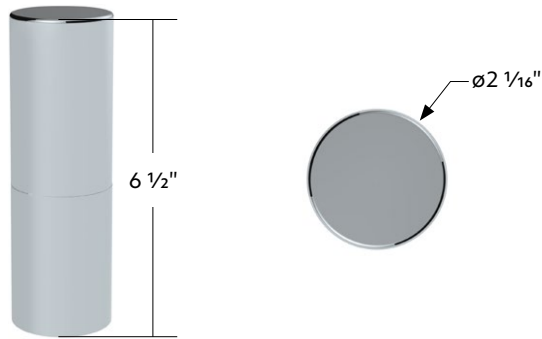

- Beautiful chrome plated finish with triple chrome plating process for UP item #21824
- Durable ABS plastic
- Mounting clips pre-installed for easy installation
- Overall dimension: 52"L x 11"W x 2"H
- OEM No. 8-98244-209-1

21824	Chrome Grille - NEW	1 Pc. / Each
21821	White Grille	1 Pc. / Each

UP Item #21825

UP Item #21822

Grille

2013-2024 Isuzu NPR (ELF 200/300)

- Beautiful chrome plated finish with triple chrome plating process for UP item #21825
- Durable ABS plastic
- Mounting clips pre-installed for easy installation
- Overall dimension: 43"L x 11"W x 2"H
- OEM No. 8-98241-071

21825	Chrome Grille - NEW	1 Pc. / Each
21822	White Grille	1 Pc. / Each

33mm X 6-1/2" Chrome Plastic Tall Cylinder Nut Cover - Thread-On (Bulk)

- Beautiful chrome plated finish with triple chrome plating process
- Quality injection molded plastic for durability
- 6-1/2" total height cylinder style nut cover, 3-1/2" nut cover (UP #10013B) + 3" extension (UP #10369B)
- Fits over standard 33mm lug nuts on hub piloted wheels
- Designed to cover up and hide the lug nut flange washer
- A minimum of 3 threads extending through the top of each lug nut is required for proper thread engagement of nut covers