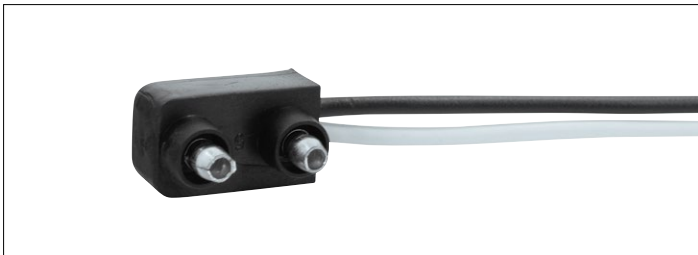

NEW
PACKAGING

NEW **50** PIECES
AVAILABLE

Double Contact Pigtail

- 2-wire double contact pigtail
- 16 gauge insulated wires
- Outer socket housing not included
- Available in retail packaging and as 50 pieces per bag

34202P	Double Contact Pigtail (Card)	1 Pc. / Card
34202P50	Double Contact Pigtail (50 Pcs)	50 Pcs. / Pack

NEW
PACKAGING

NEW **50** PIECES

2 Wire Pigtail With 2 Prong Plug - 6" Lead (50 Pcs)

- Quality molded male bullet plugs with 16 gauge insulated wires
- Typically use for clearance/marker light
- White ground wire with #10 crimped ring terminal
- 50 pieces per bag

34210P50	2 Wire Marker Light Plug (50 Pcs)	50 Pcs. / Pack