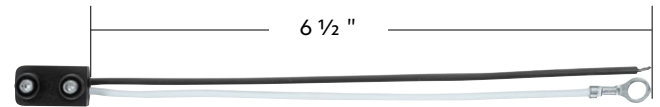

NEW
PACKAGING

NEW **50** PIECES
AVAILABLE

Double Contact Pigtail

- 2-wire double contact pigtail
- 16 gauge insulated wires
- Outer socket housing not included
- Available in retail packaging and as 50 pieces per bag

34202P	Double Contact Pigtail (Card)	1 Pc. / Card
34202P50	Double Contact Pigtail (50 Pcs)	50 Pcs. / Pack

NEW
PACKAGING

NEW **50** PIECES

2 Wire Pigtail With 2 Prong Plug - 6" Lead (50 Pcs)

- Quality molded male bullet plugs with 16 gauge insulated wires
- Typically use for clearance/marker light
- White ground wire with #10 crimped ring terminal
- 50 pieces per bag

34210P50	2 Wire Marker Light Plug (50 Pcs)	50 Pcs. / Pack