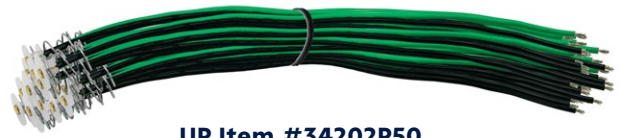

UP Item #34202P50