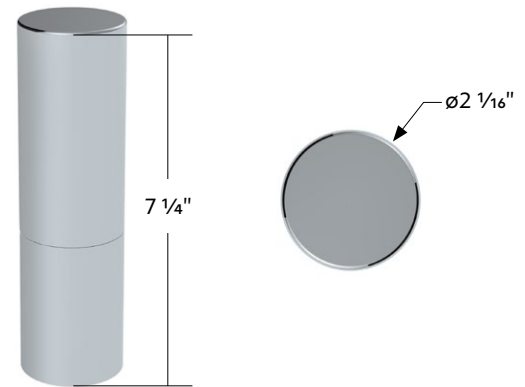

21825	Chrome Grille - NEW	1 Pc. / Each
21822	White Grille	1 Pc. / Each

33mm X 6-1/2" Chrome Plastic Tall Cylinder Nut Cover - Thread-On (Bulk)

- Beautiful chrome plated finish with triple chrome plating process
- Quality injection molded plastic for durability
- 6-1/2" total height cylinder style nut cover, 3-1/2" nut cover (UP #10013B) + 3" extension (UP #10369B)
- Fits over standard 33mm lug nuts on hub piloted wheels
- Designed to cover up and hide the lug nut flange washer
- A minimum of 3 threads extending through the top of each lug nut is required for proper thread engagement of nut covers

10370B 33mm X 6-1/2" Cylinder Nut Cover 1 Pc. / Each

33mm X 7-1/4" Chrome Plastic Tall Cylinder Nut Cover - Thread-On (Bulk)

- Beautiful chrome plated finish with triple chrome plating process
- Quality injection molded plastic for durability
- 7-1/4" total height cylinder style nut cover, 4-1/4" nut cover (UP #10034B) + 3" extension (UP #10369B)
- Fits over standard 33mm lug nuts on hub piloted wheels
- Designed to cover up and hide the lug nut flange washer
- A minimum of 3 threads extending through the top of each lug nut is required for proper thread engagement of nut covers