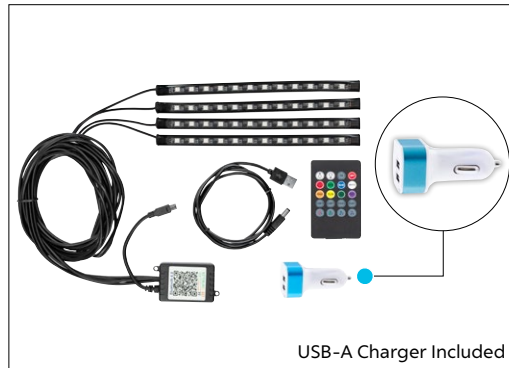

10369B 33mm Thread On Extension 1 Pc. / Each

LED Multi-Color RGB Interior Light Bar

- 48 bright color changing LEDs with 480 lumen output
- App control with millions of colors to dim, strobe and synchronize to the beat of music from your smart phone device
- Pre-applied double sided tape on back for easy installation

- 12V DC socket dual USB charger, power cable, and remote control included
- Not intended for exterior application, for interior use only
- For show use only, do not use on-road

36105 LED Multi-Color RGB Interior Light Bar 1 Set / Cbox

48LEDs

Pre-applied double sided tape

USB-A Charger Included

5/16" Speed Nut

- Speed nut for 5/16" diameter studs

HW-246 5/16" Speed Nut 1 Pc. / Each

United Pacific Peterbilt 386 Modular Headlight Display

- Steel display base with black powder coated finish
- Includes United Pacific high power LED headlight with LED DRL & LED sequential turn signal for Peterbilt 386 trucks: UP Item #35841
- Includes 12V power supply unit & wall plug
- Completely assembled and wired
- Display approximate size: 27" L X 15-1/2" W X 17" H

99212 Modular Headlight Display 1 Pc. / Box

United Pacific Peterbilt 389 Modular Headlight Display

- Steel display base with black powder coated finish
- Includes United Pacific high power LED headlight with LED turn & LED halo for Peterbilt 389 trucks: UP Item #35784
- Includes 12V power supply unit & wall plug
- Completely assembled and wired
- Display approximate size: 27" L X 15-1/2" W X 17" H