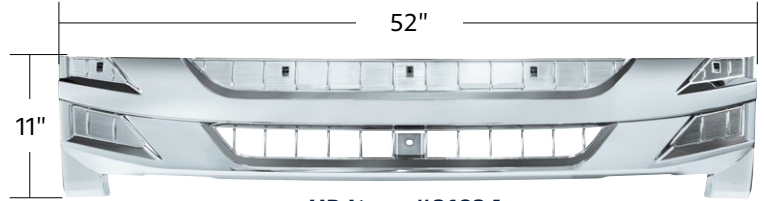

UP Item #21824